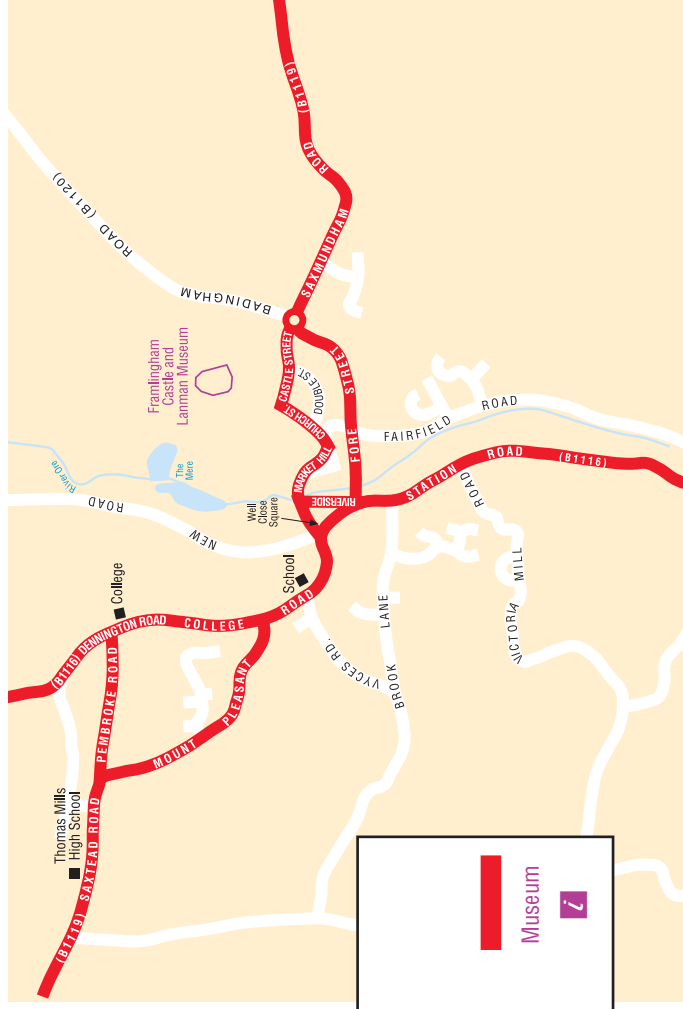

FRAMLINGHAM

Key To Town Plans

Served 5 days a week or more

Place of interest

Tourist information centre

Museum