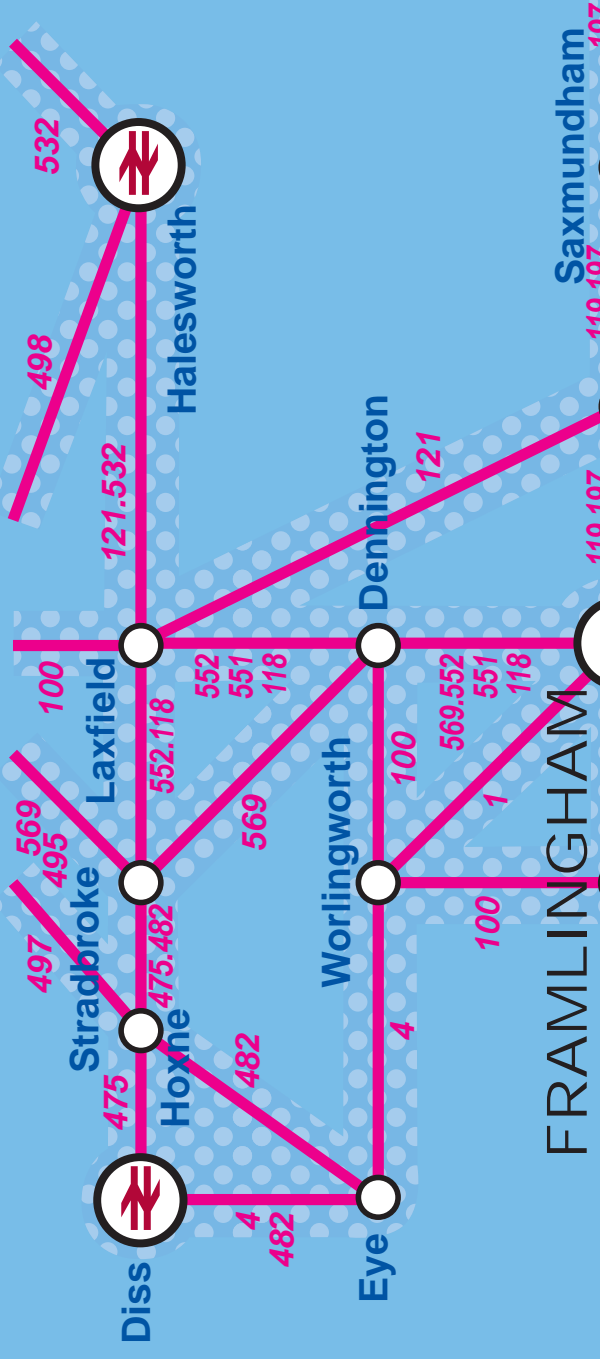

To Harleston

To Lowestoft

FRAMLINGHAM

Saxmundham

107