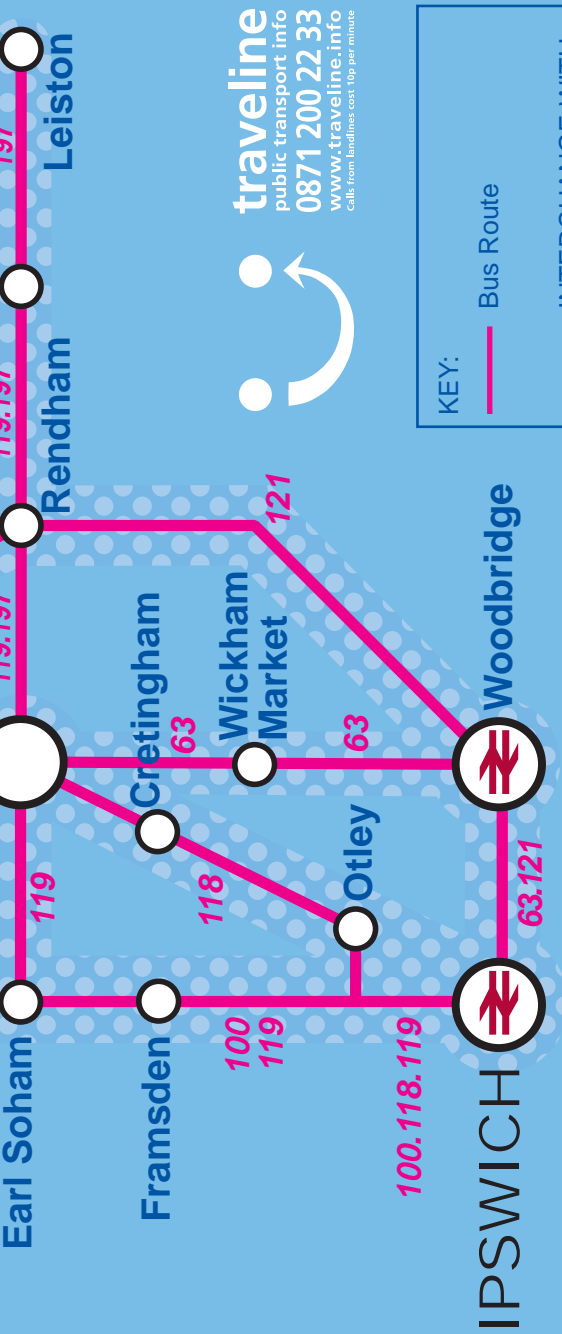

To Harleston

To Lowestoft

FRAMLINGHAM

Saxmundham

107

Please note:
Route map not to scale

KEY:

- Bus Route
- ⇄ INTERCHANGE WITH RAIL SERVICES